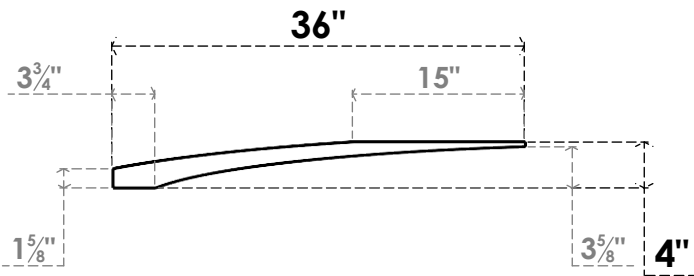

ITEM NUMBER: BRCPC040X36000X04000THR

4"W X 36"D X 4"H THORTON ARCHITECTURAL GRADE PVC CLOSED KNEE BRACE

SIDE PROFILE

FRONT PROFILE

ISOMETRIC

EKENA MILLWORK
2300 WEST MAIN ST.
CLARKSVILLE, TX 75426
TOLL FREE: 866-607-0453
WWW.EKENAMILLWORK.COM