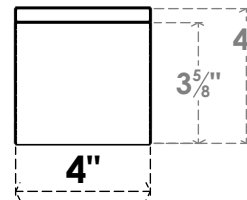

ITEM NUMBER: BRCPC040X36000X04000THR

4"W X 36"D X 4"H THORTON ARCHITECTURAL GRADE PVC CLOSED KNEE BRACE

SIDE PROFILE

FRONT PROFILE

ISOMETRIC

EKENA MILLWORK
2300 WEST MAIN ST.
CLARKSVILLE, TX 75426
TOLL FREE: 866-607-0453
WWW.EKENAMILLWORK.COM