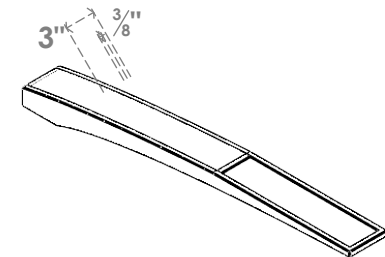

ITEM NUMBER: BRCPC040X36000X04000THR

4"W X 36"D X 4"H THORTON ARCHITECTURAL GRADE PVC CLOSED KNEE BRACE

SIDE PROFILE

FRONT PROFILE

ISOMETRIC

EKENA MILLWORK
2300 WEST MAIN ST.
CLARKSVILLE, TX 75426
TOLL FREE: 866-607-0453
WWW.EKENAMILLWORK.COM